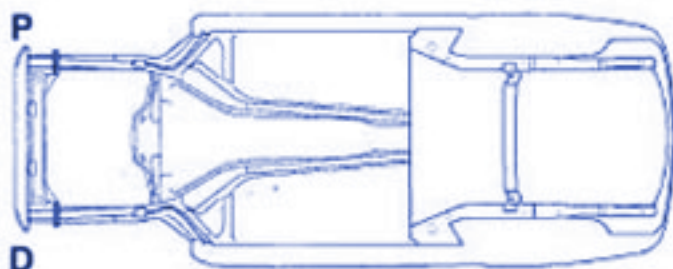

4 Door Unibody

PASSANGER SIDE

TOP VIEW

DRIVER SIDE

TOP VIEW

Please use the area below for a detail of cut instructions:

Notes:

Toll Free 888.748.5924